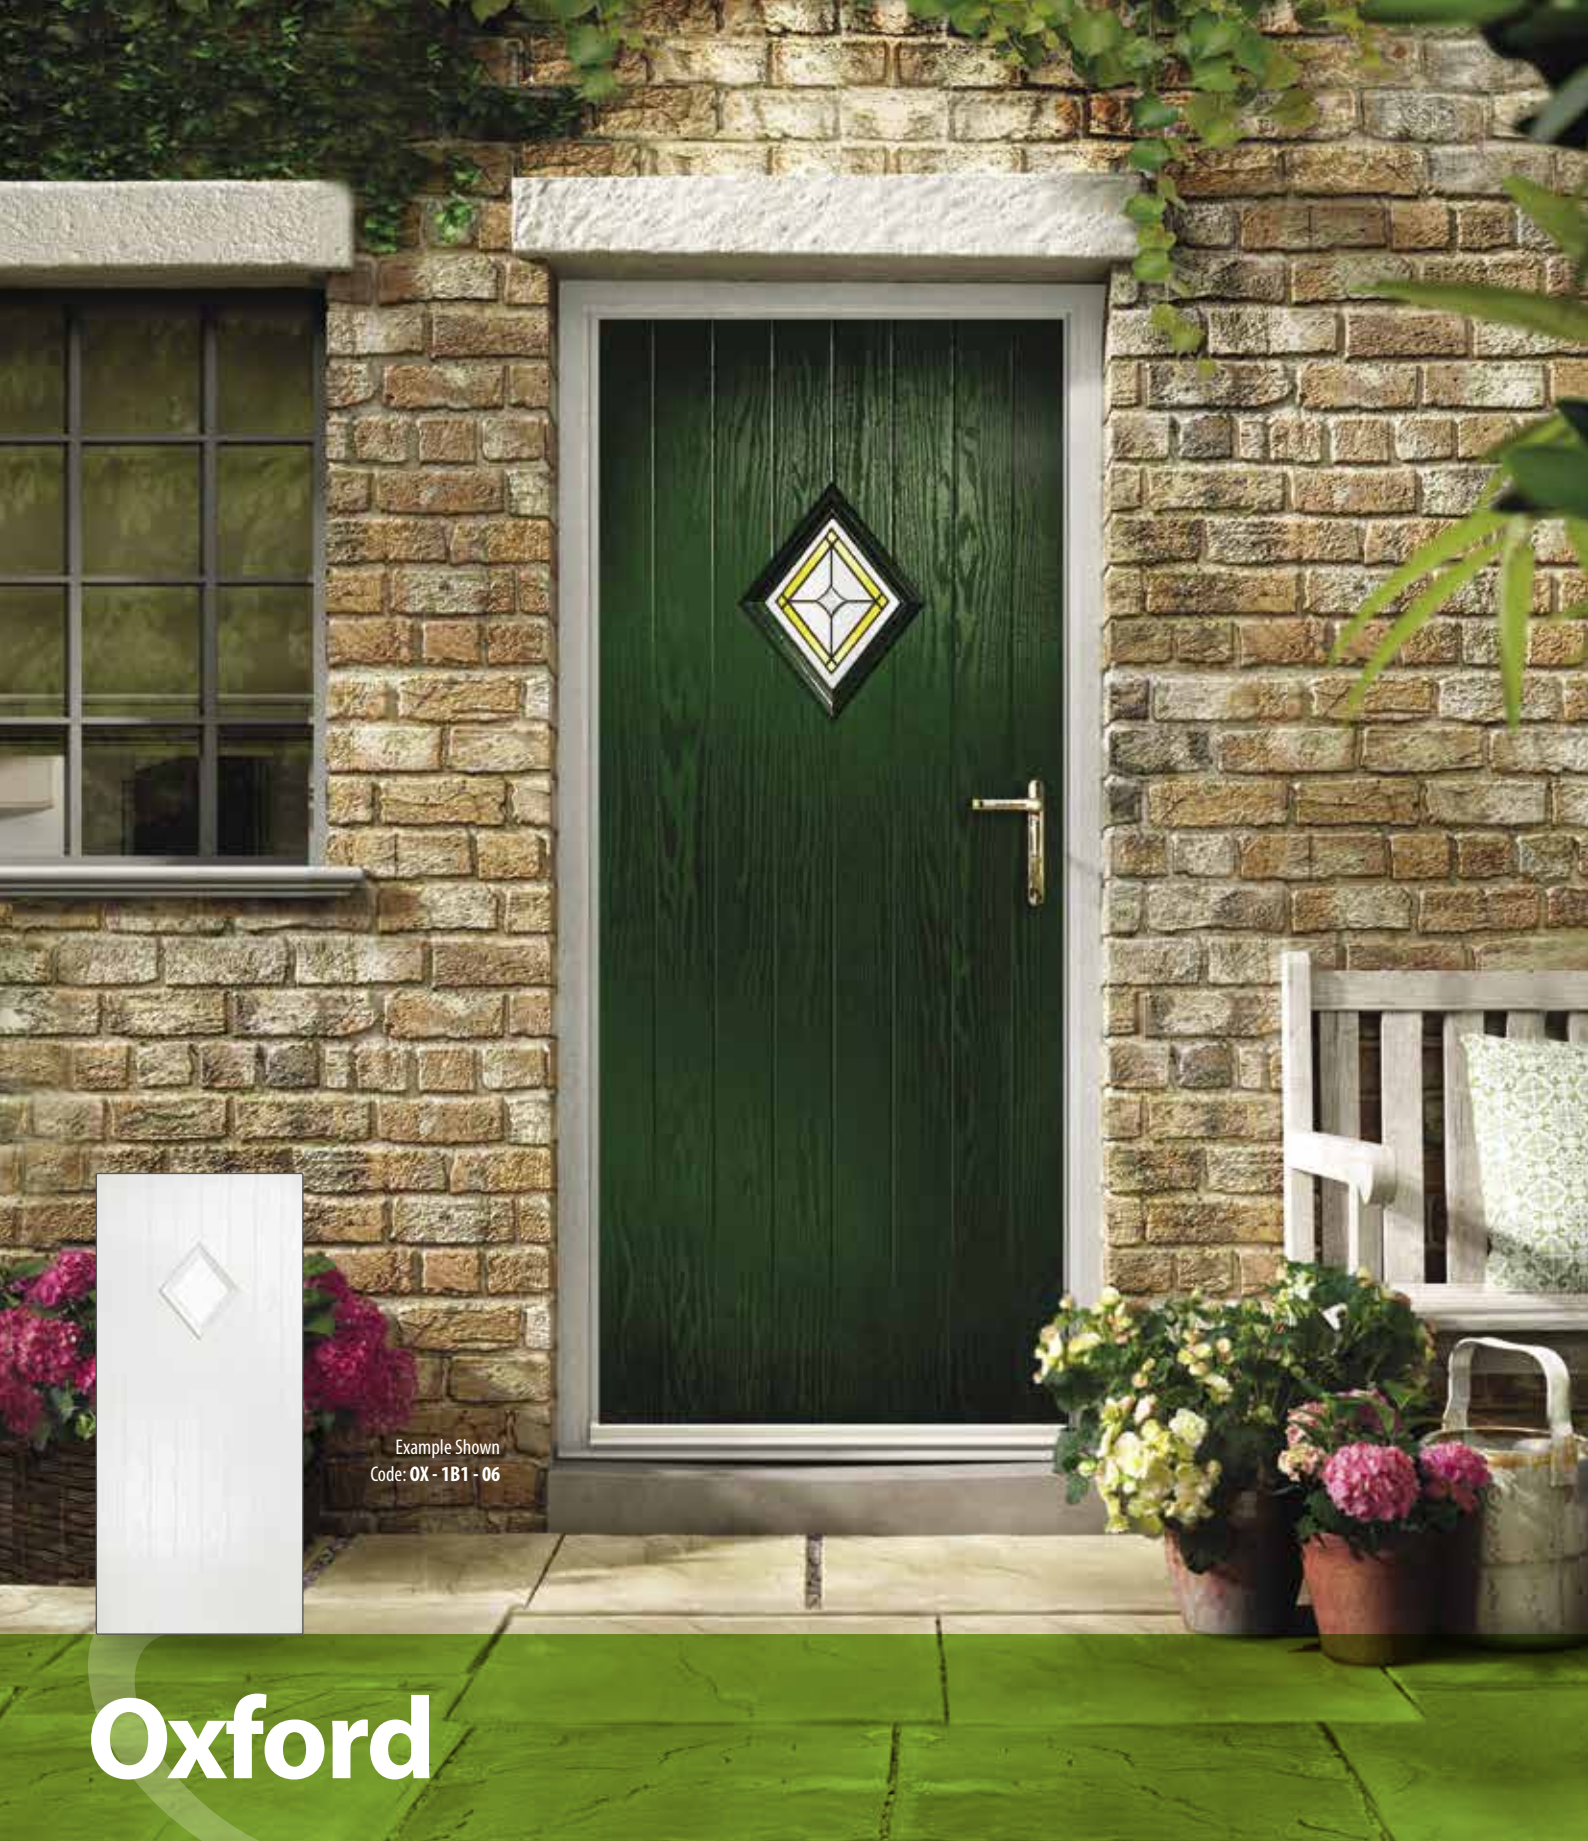

Example Shown
Code: OX - 1B1 - 06

Oxford

The Oxford is a popular cottage-style door design with a diamond shaped glazing panel positioned in the centre of the door. The Oxford is ideal for both traditional and modern houses.

OPTIONS

- 44mm Single Rebate
- 70mm Double Rebate

GLAZING*

- 24mm Double Glazed
- 50mm Triple Glazed